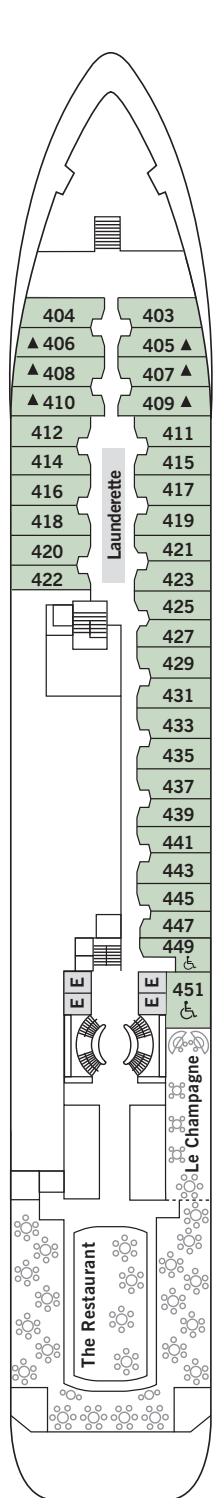

# Deck Plans — Silver Cloud

- DECK 4** The Restaurant, Le Champagne, Launderette
- DECK 5** The Casino, The Bar, Boutiques
- DECK 6** The Show Lounge, Conference/Card Room, Internet Café, Reception/Guest Relations, Shore Concierge
- DECK 7** La Terrazza, The Library, The Spa at Silversea, Beauty Salon

- DECK 8** Pool, Pool Bar, Pool Grill, The Panorama Lounge, The Connoisseur's Corner
- DECK 9** The Fitness Centre, Jogging Track

DECK 4

DECK 5

DECK 6

DECK 7

DECK 8

DECK 9

**SUITE CATEGORIES**

- OWNER'S SUITE
- GRAND SUITE
- ROYAL SUITE
- SILVER SUITE
- MIDSHIP VERANDA SUITE
- VERANDA SUITE
- VISTA SUITE

**SPECIFICATIONS**

- CREW . . . . .222
- OFFICERS . . . . .European
- GUESTS . . . . .296
- TONNAGE . . . . .16,800
- LENGTH . . . . .514.14 Feet / 156.7 Metres
- WIDTH . . . . .70.62 Feet / 21.5 Metres
- SPEED . . . . .20.5 Knots
- PASSENGER DECKS . . . . .6
- 3RD GUEST CAPACITY . . . . .▲
- HANDICAP SUITES . . . . .♿
- 449, 451
- BUILT . . . . .1994
- REGISTRY . . . . .BAHAMAS