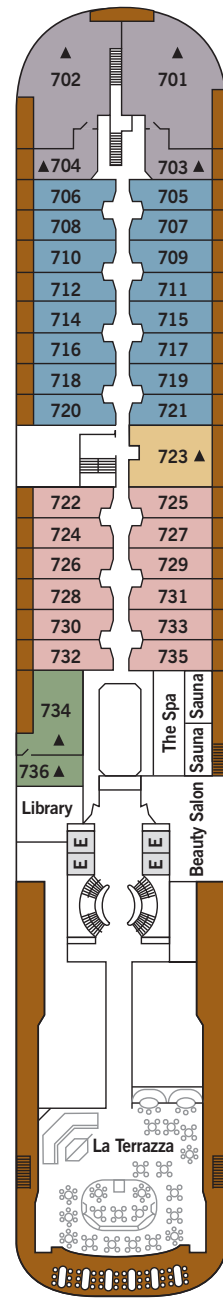

# Deck Plans — Silver Cloud

- DECK 4** The Restaurant, Le Champagne, Launderette
- DECK 5** The Casino, The Bar, Boutiques
- DECK 6** The Show Lounge, Conference/Card Room, Internet Café, Reception/Guest Relations, Shore Concierge
- DECK 7** La Terrazza, The Library, The Spa at Silversea, Beauty Salon

- DECK 8** Pool, Pool Bar, Pool Grill, The Panorama Lounge, The Connoisseur's Corner
- DECK 9** The Fitness Centre, Jogging Track

DECK 4

DECK 5

DECK 6

DECK 7

DECK 8

DECK 9

**SUITE CATEGORIES**

- OWNER'S SUITE
- GRAND SUITE
- ROYAL SUITE
- SILVER SUITE
- MIDSHIP VERANDA SUITE
- VERANDA SUITE
- VISTA SUITE

**SPECIFICATIONS**

- CREW . . . . .222
- OFFICERS . . . . .European
- GUESTS . . . . .296
- TONNAGE . . . . .16,800
- LENGTH . . . . .514.14 Feet / 156.7 Metres
- WIDTH . . . . .70.62 Feet / 21.5 Metres
- SPEED . . . . .20.5 Knots
- PASSENGER DECKS . . . . .6
- 3RD GUEST CAPACITY . . . . .▲
- HANDICAP SUITES . . . . .♿
- 449, 451
- BUILT . . . . .1994
- REGISTRY . . . . .BAHAMAS