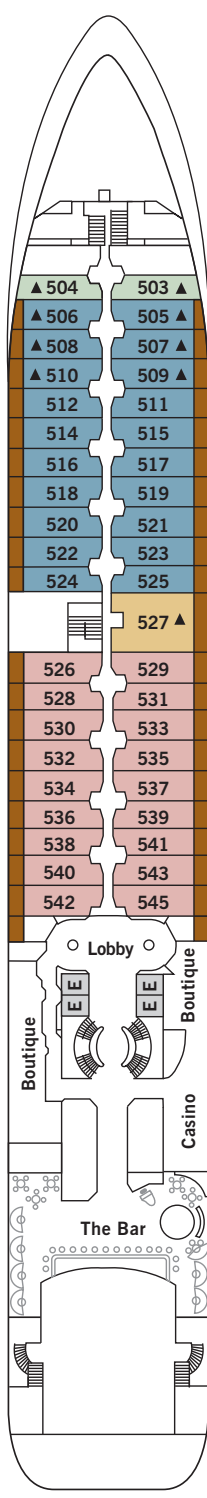

# Deck Plans — Silver Cloud

- DECK 4** The Restaurant, Le Champagne, Launderette
- DECK 5** The Casino, The Bar, Boutiques
- DECK 6** The Show Lounge, Conference/Card Room, Internet Café, Reception/Guest Relations, Shore Concierge
- DECK 7** La Terrazza, The Library, The Spa at Silversea, Beauty Salon

- DECK 8** Pool, Pool Bar, Pool Grill, The Panorama Lounge, The Connoisseur's Corner
- DECK 9** The Fitness Centre, Jogging Track

DECK 4

DECK 5

DECK 6

DECK 7

DECK 8

DECK 9

**SUITE CATEGORIES**

- OWNER'S SUITE
- GRAND SUITE
- ROYAL SUITE
- SILVER SUITE
- MIDSHIP VERANDA SUITE
- VERANDA SUITE
- VISTA SUITE

**SPECIFICATIONS**

- CREW . . . . .222
- OFFICERS . . . . .European
- GUESTS . . . . .296
- TONNAGE . . . . .16,800
- LENGTH . . . . .514.14 Feet / 156.7 Metres
- WIDTH . . . . .70.62 Feet / 21.5 Metres
- SPEED . . . . .20.5 Knots
- PASSENGER DECKS . . . . .6
- 3RD GUEST CAPACITY . . . . .▲
- HANDICAP SUITES . . . . .♿
- 449, 451
- BUILT . . . . .1994
- REGISTRY . . . . .BAHAMAS