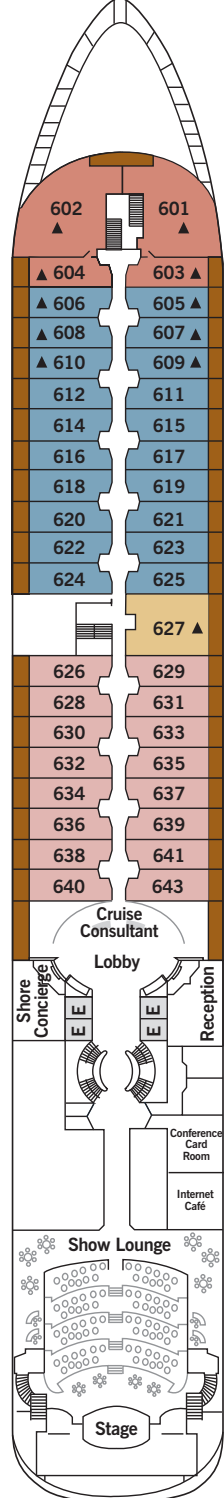

# Deck Plans — Silver Cloud

- DECK 4** The Restaurant, Le Champagne, Launderette
- DECK 5** The Casino, The Bar, Boutiques
- DECK 6** The Show Lounge, Conference/Card Room, Internet Café, Reception/Guest Relations, Shore Concierge
- DECK 7** La Terrazza, The Library, The Spa at Silversea, Beauty Salon

- DECK 8** Pool, Pool Bar, Pool Grill, The Panorama Lounge, The Connoisseur's Corner
- DECK 9** The Fitness Centre, Jogging Track

DECK 4

DECK 5

DECK 6

DECK 7

DECK 8

DECK 9

**SUITE CATEGORIES**

- OWNER'S SUITE
- GRAND SUITE
- ROYAL SUITE
- SILVER SUITE
- MIDSHIP VERANDA SUITE
- VERANDA SUITE
- VISTA SUITE

**SPECIFICATIONS**

- CREW . . . . .222
- OFFICERS . . . . .European
- GUESTS . . . . .296
- TONNAGE . . . . .16,800
- LENGTH . . . . .514.14 Feet / 156.7 Metres
- WIDTH . . . . .70.62 Feet / 21.5 Metres
- SPEED . . . . .20.5 Knots
- PASSENGER DECKS . . . . .6
- 3RD GUEST CAPACITY . . . . .▲
- HANDICAP SUITES . . . . .♿
- 449, 451
- BUILT . . . . .1994
- REGISTRY . . . . .BAHAMAS