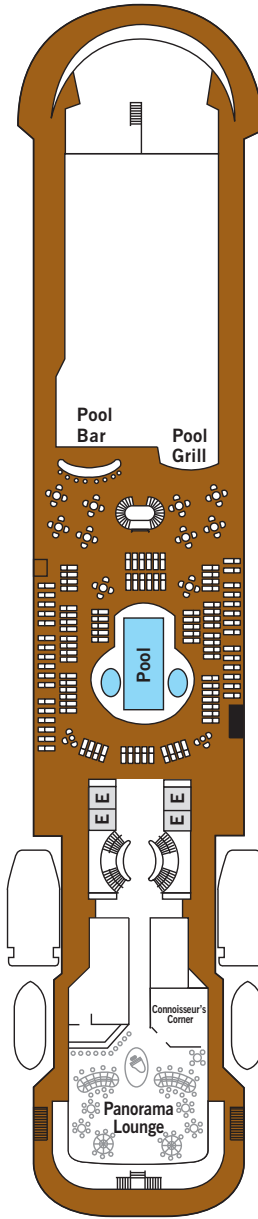

# Deck Plans — Silver Cloud

- DECK 4** The Restaurant, Le Champagne, Launderette
- DECK 5** The Casino, The Bar, Boutiques
- DECK 6** The Show Lounge, Conference/Card Room, Internet Café, Reception/Guest Relations, Shore Concierge
- DECK 7** La Terrazza, The Library, The Spa at Silversea, Beauty Salon

- DECK 8** Pool, Pool Bar, Pool Grill, The Panorama Lounge, The Connoisseur's Corner
- DECK 9** The Fitness Centre, Jogging Track

DECK 4

DECK 5

DECK 6

DECK 7

DECK 8

DECK 9

**SUITE CATEGORIES**

- OWNER'S SUITE
- GRAND SUITE
- ROYAL SUITE
- SILVER SUITE
- MIDSHIP VERANDA SUITE
- VERANDA SUITE
- VISTA SUITE

**SPECIFICATIONS**

- CREW . . . . .222
- OFFICERS . . . . .European
- GUESTS . . . . .296
- TONNAGE . . . . .16,800
- LENGTH . . . . .514.14 Feet / 156.7 Metres
- WIDTH . . . . .70.62 Feet / 21.5 Metres
- SPEED . . . . .20.5 Knots
- PASSENGER DECKS . . . . .6
- 3RD GUEST CAPACITY . . . . .▲
- HANDICAP SUITES . . . . .♿
- 449, 451
- BUILT . . . . .1994
- REGISTRY . . . . .BAHAMAS